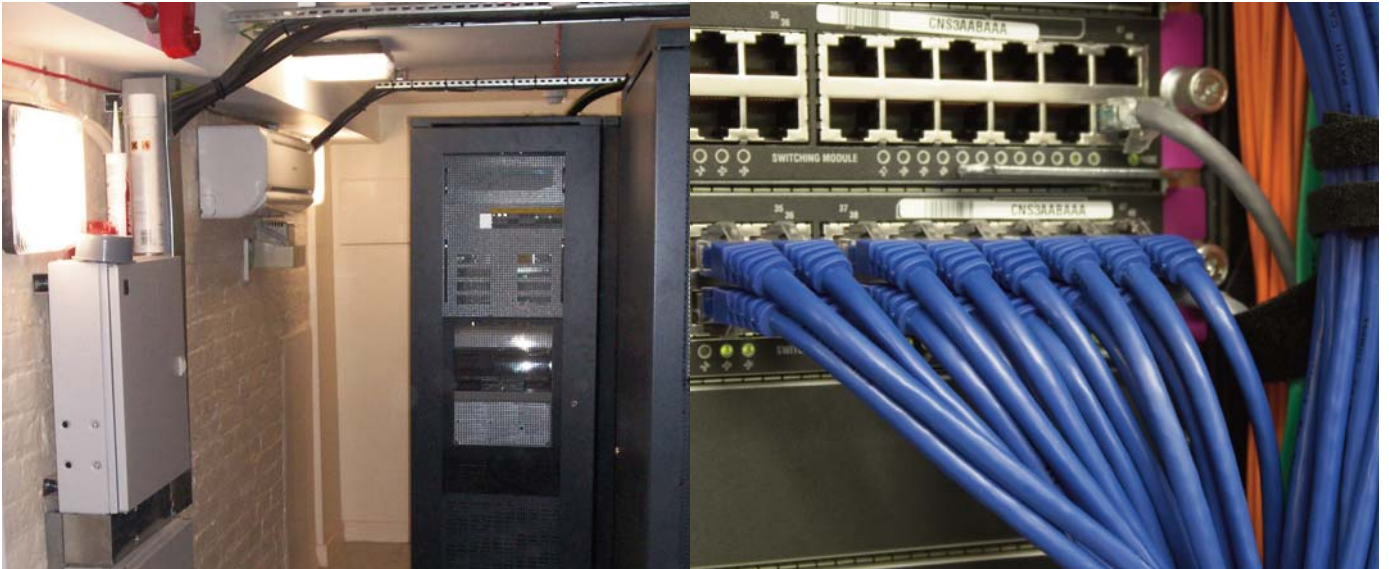

Environmental & Security

Environmental monitoring and protection is often a forgotten element to a small computer room or wiring closet. Whether not considered at all, or removed from the design due to budget constraints, such facilities can be subject to environmental conditions which can lead to damage to the IT layer, poor performance or even catastrophic failure.

It is important that any critical facility is monitored, even for basic environmental conditions, such conditions must be visible and notifiable outside of the facility to eliminate or alert potentially damaging or dangerous scenarios from arising.

At Workspace Technology our portfolio of environmental solutions include metering systems, environmental monitoring, security and IP camera solutions and fire detection and suppression systems. Our Data Centre consultants will work with the client to understand which solution best satisfies technical requirements as well as commercial considerations.

Remember Insurance Companies can insist that Environmental Monitoring or Fire Suppression be installed within critical facilities including small computer rooms and wiring closets. Not having such systems installed and regularly maintained could invalidate any future insurance claim you may need to make.

Unifying the Design

At Workspace Technology we want you to unify the design of your small computer rooms and wiring closets. You would expect this of a large Data Centre facility so why not for your 'Micro Data Centre' facility.

No longer do you need to 'design as you go', be your own Data centre design expert or adopt a 'sticking plaster' approach just because you have a smaller facility.

At Workspace Technology we work with industry leading and 'best of breed' manufacturers such as APC to ensure whatever the facility size or whatever budget you have, we can ensure you implement a 'best practice' designed Micro Data Centre facility worthy of the critical IT architecture it supports.

The deployment of this facility will be Project Managed by specialist Data Centre Project Teams and backed by a unified Data Centre Service and Maintenance schedule complete with SLA driven response times to faults and incidents.

Call Workspace Technology today and discuss how your small comms room, computer room or wiring closet facilities can benefit from our expertise.